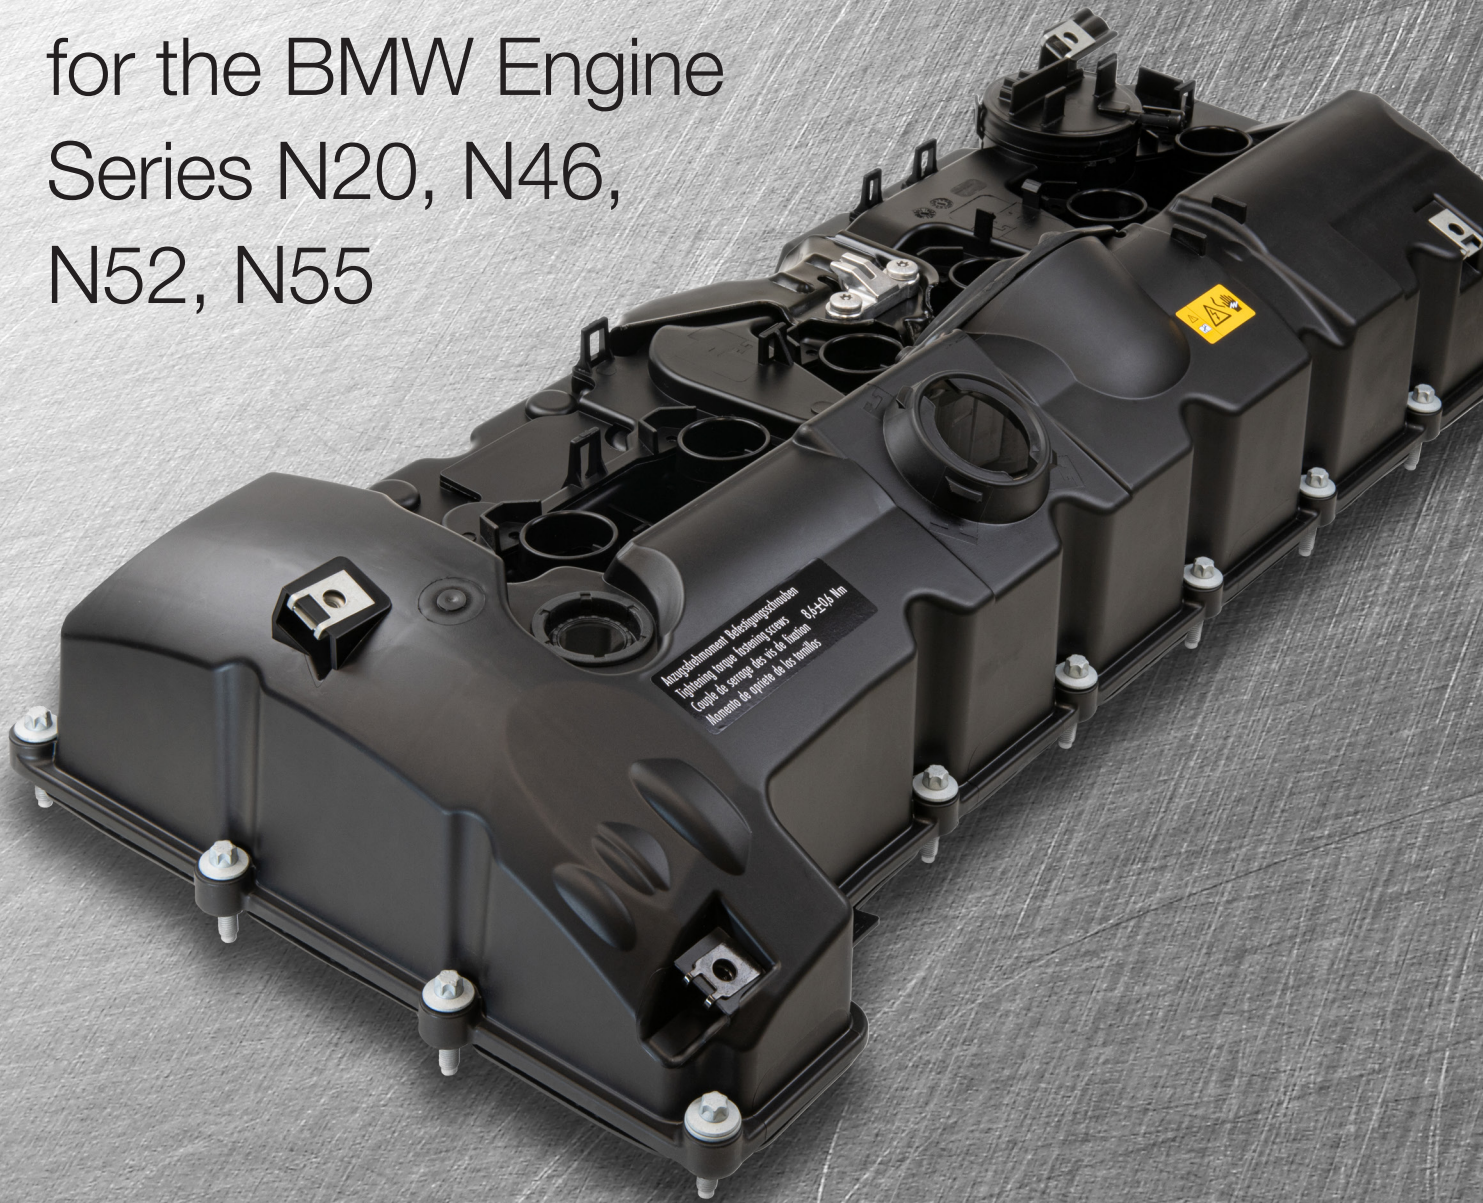

VICTOR REINZ®

Valve Cover

for the BMW Engine
Series N20, N46,
N52, N55

**Better and more economically priced
than the Original**

Problems with low quality valve covers are a thing of the past. You can be absolutely sure with the Victor Reinz® valve covers for the aftermarket – and you will even save.

Valve Cover in OEM Quality

The Victor Reinz Valve Covers for the BMW Engine Series N20, N46, N52, N55 are more than a Spare Part.

In independent tests the valve covers developed specifically for the aftermarket has achieved maximum functional reliability. And that at a better price than the original part.

Yet the valve covers with integrated pressure control valve for the crankcase, together with

optimized oil drainage and oil return, absolutely conforms to OE.

The failure rate of valve covers is greater than that of cylinder-head gaskets. That's why it is even more important that the replacement cover works absolutely reliably and comes from a single source, including gasket and screws.

Victor Reinz Valve Cover

- Spare part set for BMW engine series N20, N46, N52, N55
- Valve cover
- Valve cover gasket
- Screws
- Assembly instructions including guideline for screw tightening

Of course, you can also find the Victor Reinz valve cover on the website of Victor Reinz and in TecDoc.