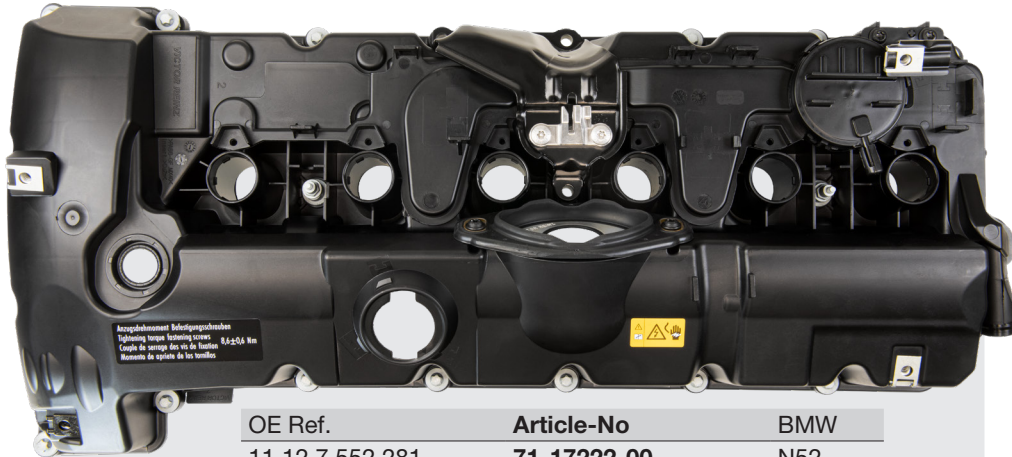

Valve Cover in OEM Quality

The Victor Reinz Valve Covers for the BMW Engine Series N20, N46, N52, N55 are more than a Spare Part.

In independent tests the valve covers developed specifically for the aftermarket has achieved maximum functional reliability. And that at a better price than the original part.

Yet the valve covers with integrated pressure control valve for the crankcase, together with

optimized oil drainage and oil return, absolutely conforms to OE.

The failure rate of valve covers is greater than that of cylinder-head gaskets. That's why it is even more important that the replacement cover works absolutely reliably and comes from a single source, including gasket and screws.

OE Ref.	Article-No	BMW
11 12 7 552 281	71-17222-00	N52
11 12 7 570 292	71-17223-00	N55
11 12 7 588 412	71-17225-00	N20
11 12 8 645 888	71-17227-00	N46

The all-round carefree Valve Cover with Price Advantage

Victor Reinz Valve Cover

- Spare part set for BMW engine series N20, N46, N52, N55
- Valve cover
- Valve cover gasket
- Screws
- Assembly instructions including guideline for screw tightening

Of course, you can also find the Victor Reinz valve cover on the website of Victor Reinz and in TecDoc.