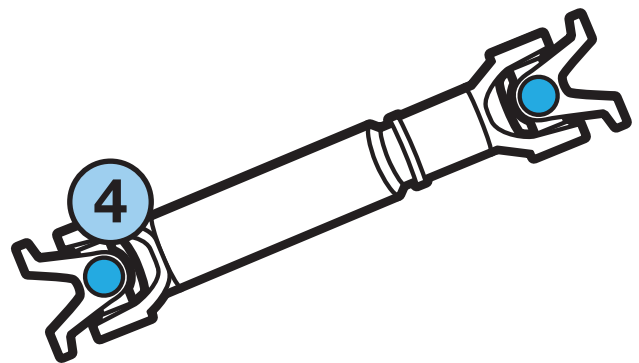

4 Driveshaft Arrives

- Ready for installation

Spicer ReadyShaft™ Benefits:

- Convenience of next-day shipment from receipt of order
- Seamless ordering process
- Thousands of parts in program, daily increasing
- Driveshaft built with Genuine Spicer components
- Built to OE specifications
- Eliminates the need for stocking replacement driveshafts
- Sturdy, secure cardboard tube packaging
- Available for many popular driveshaft series including **Compact, Compact Plus, Wing Style** and many more!